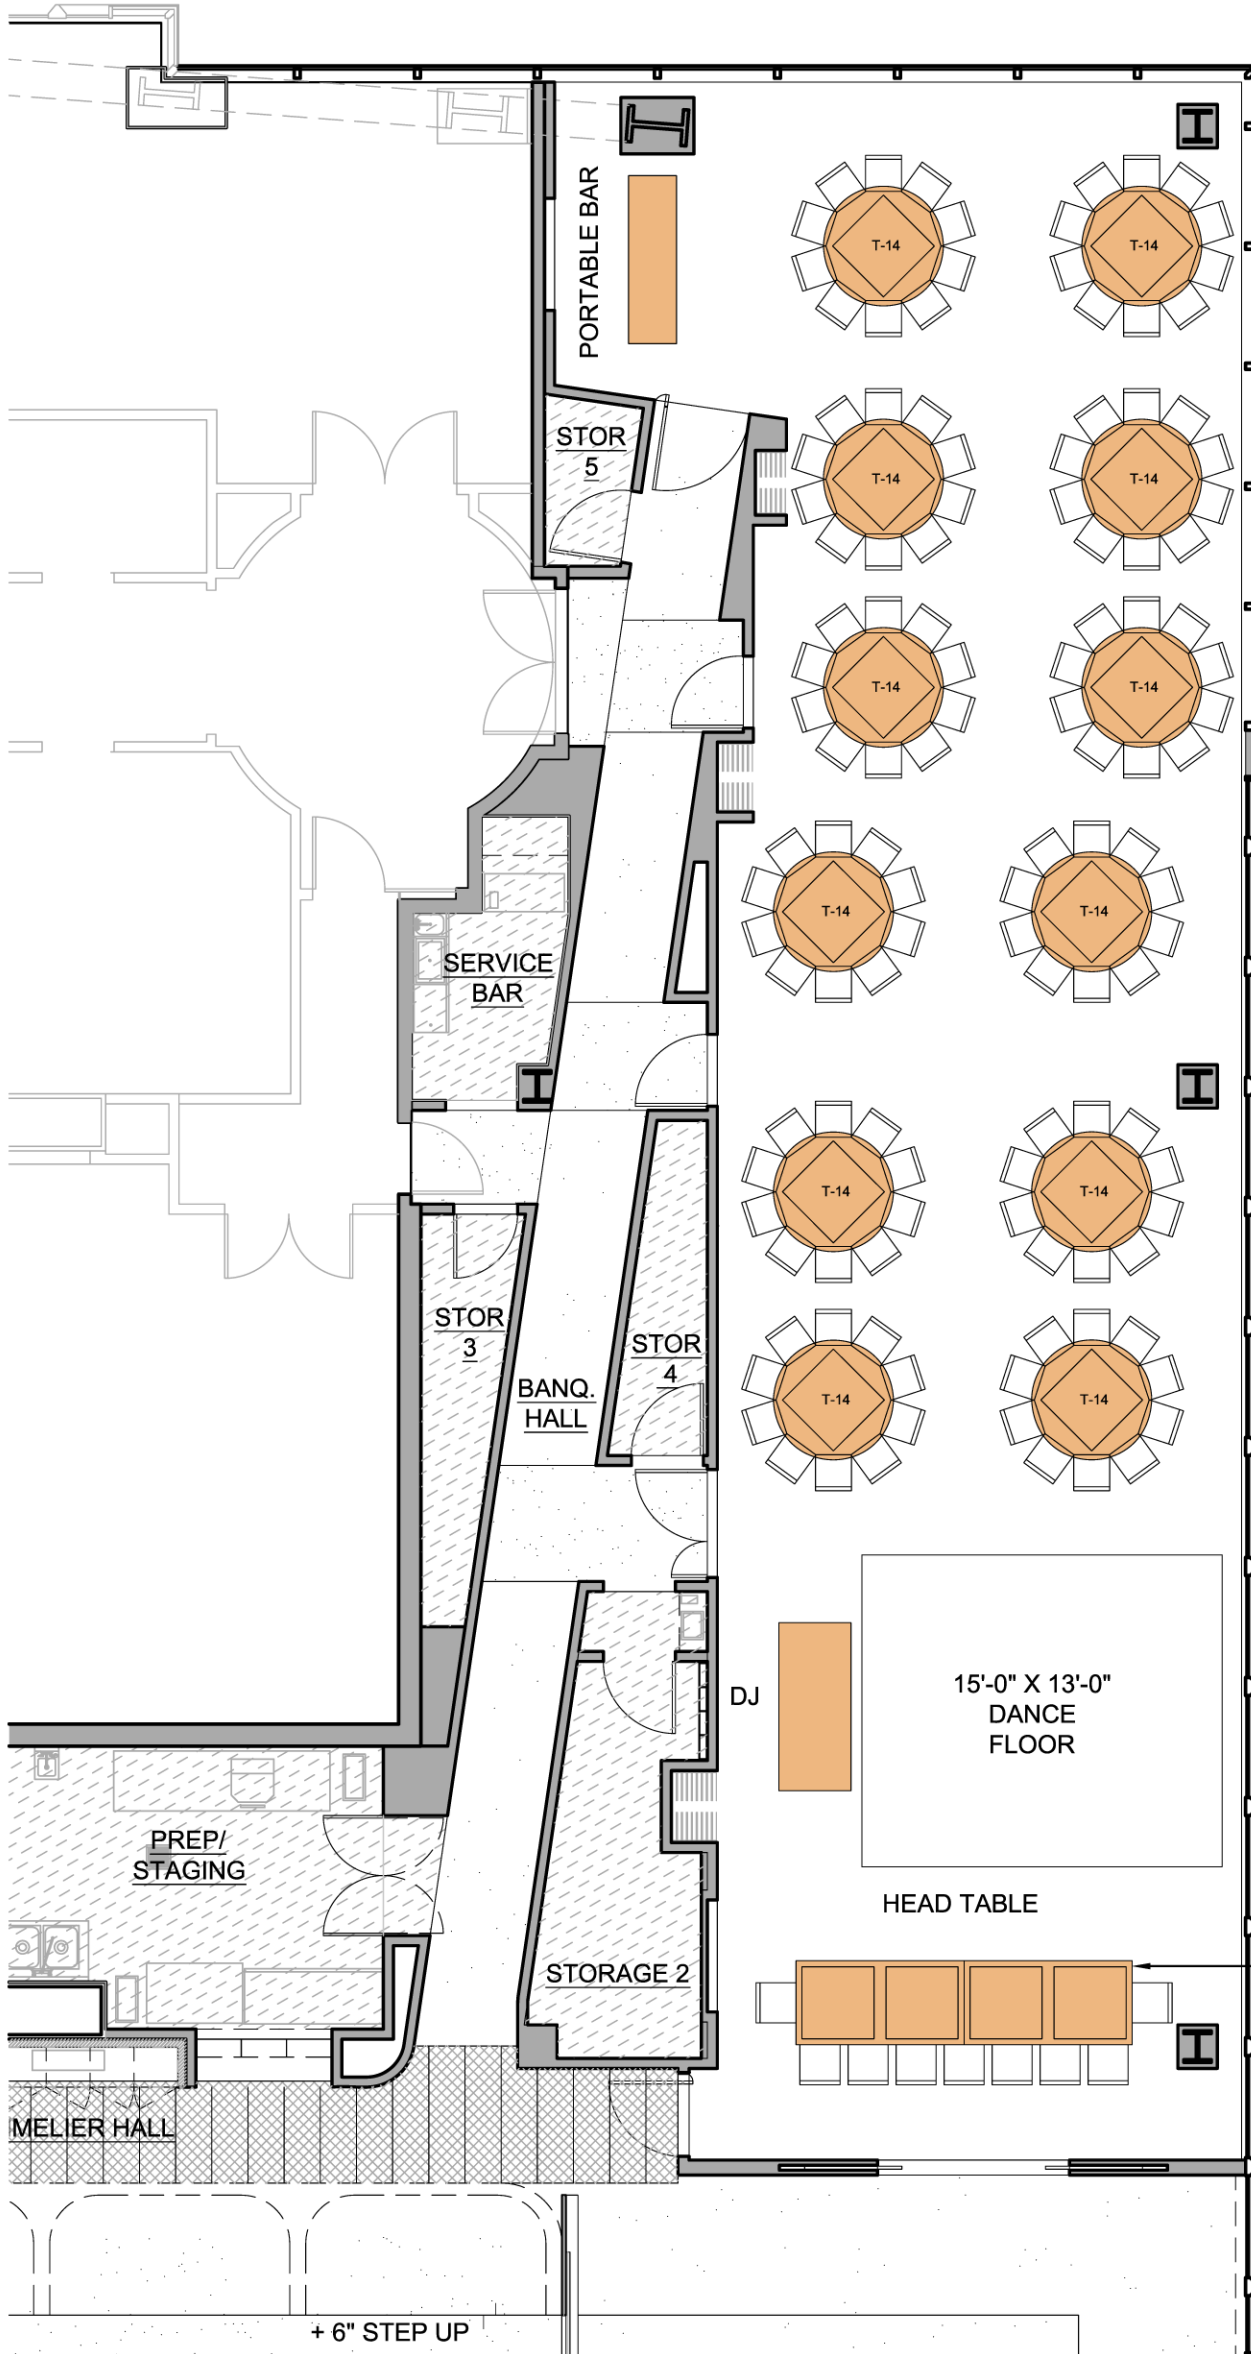

# LAYOUT E

## COMBINED ROOMS

### TOTALS

SEATS	119
36" TOPS	16
60" DIA OVERTOPS	12
42"x84" OVERTOPS	2

(4) 36" TABLES  
W/ (2) 84" OVERLAYS