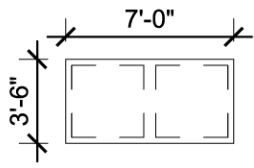

36" SQ TABLE

W/ 42"x84" OVER TOP

LAYOUT D

COMBINED ROOMS

TOTALS	
SEATS	98
36" TOPS	28
42"x84" OVERTOPS	14

(4) 36" TABLES
+ (2) 42"x84" OVERTOPS

1D TABLE LAYOUT
1/8" = 1'-0"