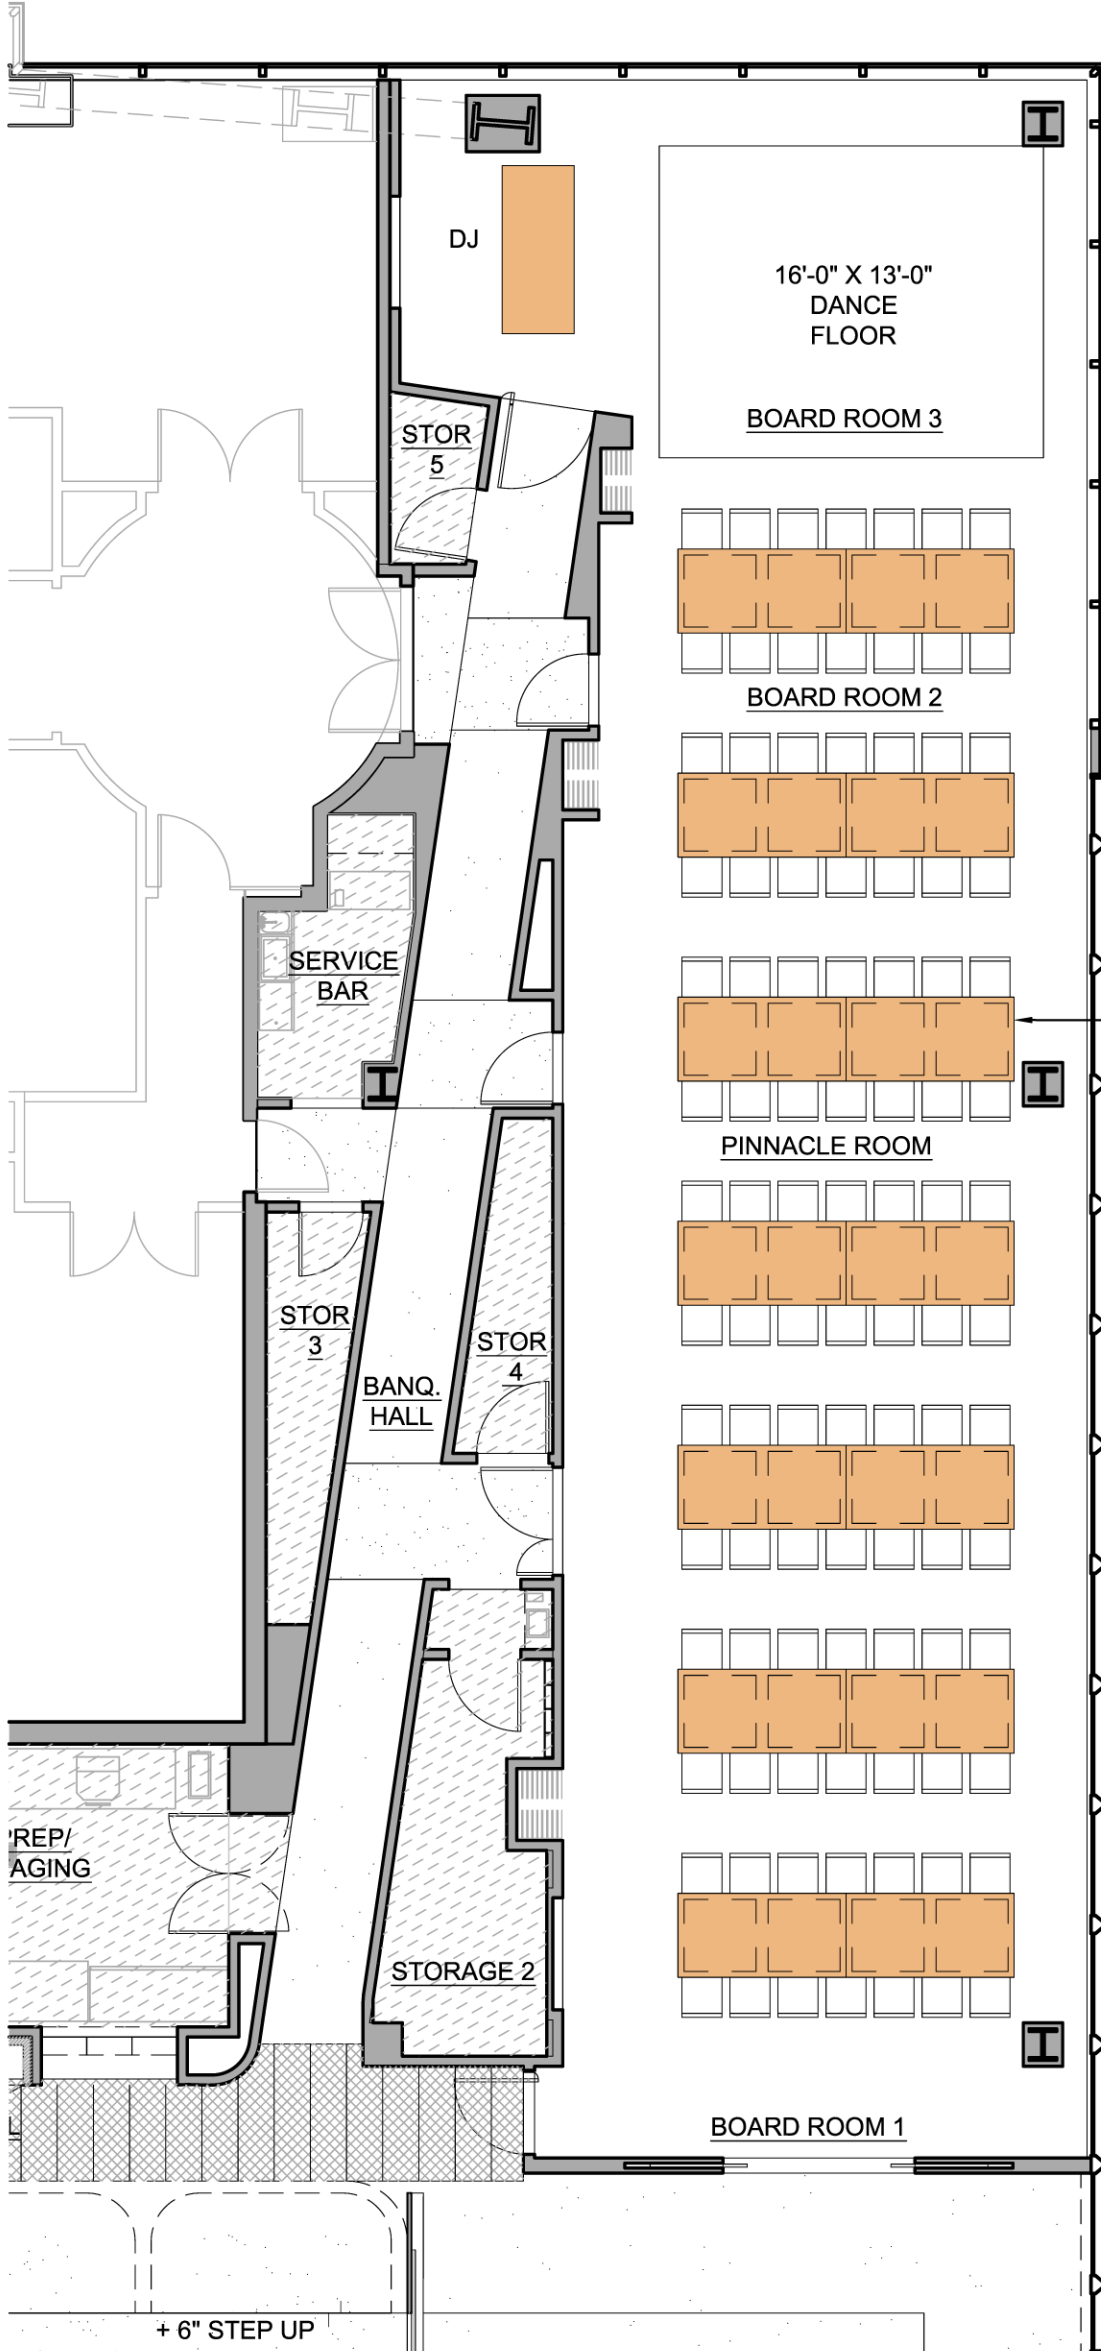

36" SQ TABLE

W/ 42"x84" OVER TOP

LAYOUT D

COMBINED ROOMS

TOTALS	
SEATS	98
36" TOPS	28
42"x84" OVERTOPS	14

(4) 36" TABLES
+ (2) 42"x84" OVERTOPS

1D TABLE LAYOUT
1/8" = 1'-0"