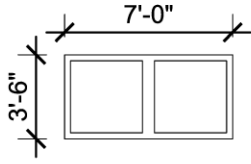

36" SQ TABLE

W/ 42"x84" OVER TOP

W/ 60" ROUND OVER TOP

LAYOUT B

COMBINED ROOMS

TOTALS	
SEATS	119
36" TOPS	16
60" DIA OVERTOPS	12
42"x84" OVERTOPS	2

(4) 36" TABLES
W/ (2) 84" OVERLAYS