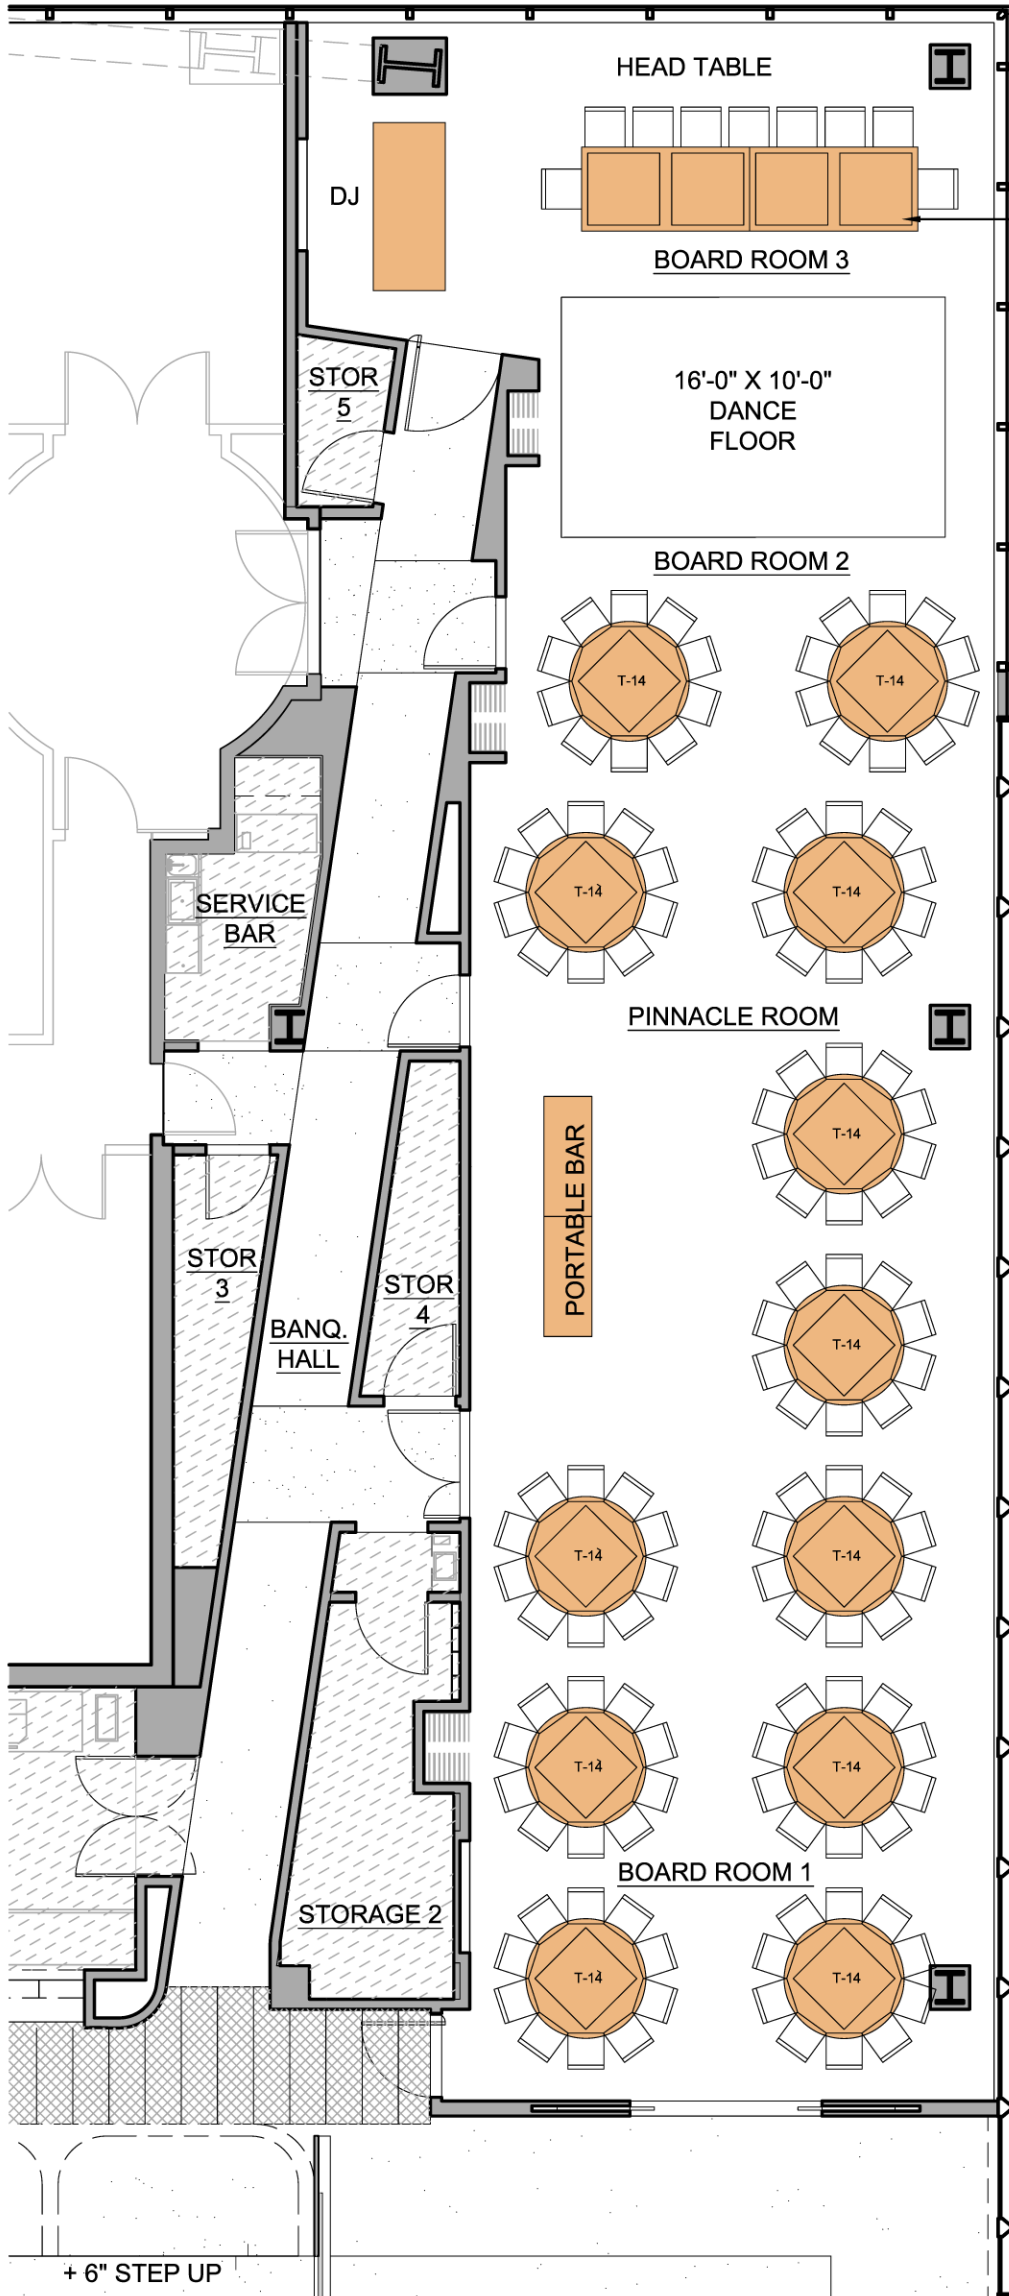

36" SQ TABLE

W/ 42"x84" OVER TOP

W/ 60" ROUND OVER TOP

LAYOUT B

COMBINED ROOMS

TOTALS	
SEATS	119
36" TOPS	16
60" DIA OVERTOPS	12
42"x84" OVERTOPS	2

(4) 36" TABLES
W/ (2) 84" OVERLAYS