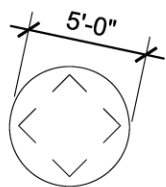

36" SQ TABLE

W/ 42"x84" OVER TOP

W/ 60" ROUND OVER TOP

LAYOUT A

SEPARATED ROOMS

TOTALS	
SEATS	128
36" TOPS	30
60" DIA OVERTOPS	8
42"x84" OVERTOPS	7

(6) 36" TABLES
W/ (3) 84" OVERLAYS

(4) 36" TABLES
W/ (2) 84" OVERLAYS

(8) 36" TABLES
W/ 60" ROUNDS

(4) 36" TABLES
W/ (2) 84" OVERLAYS