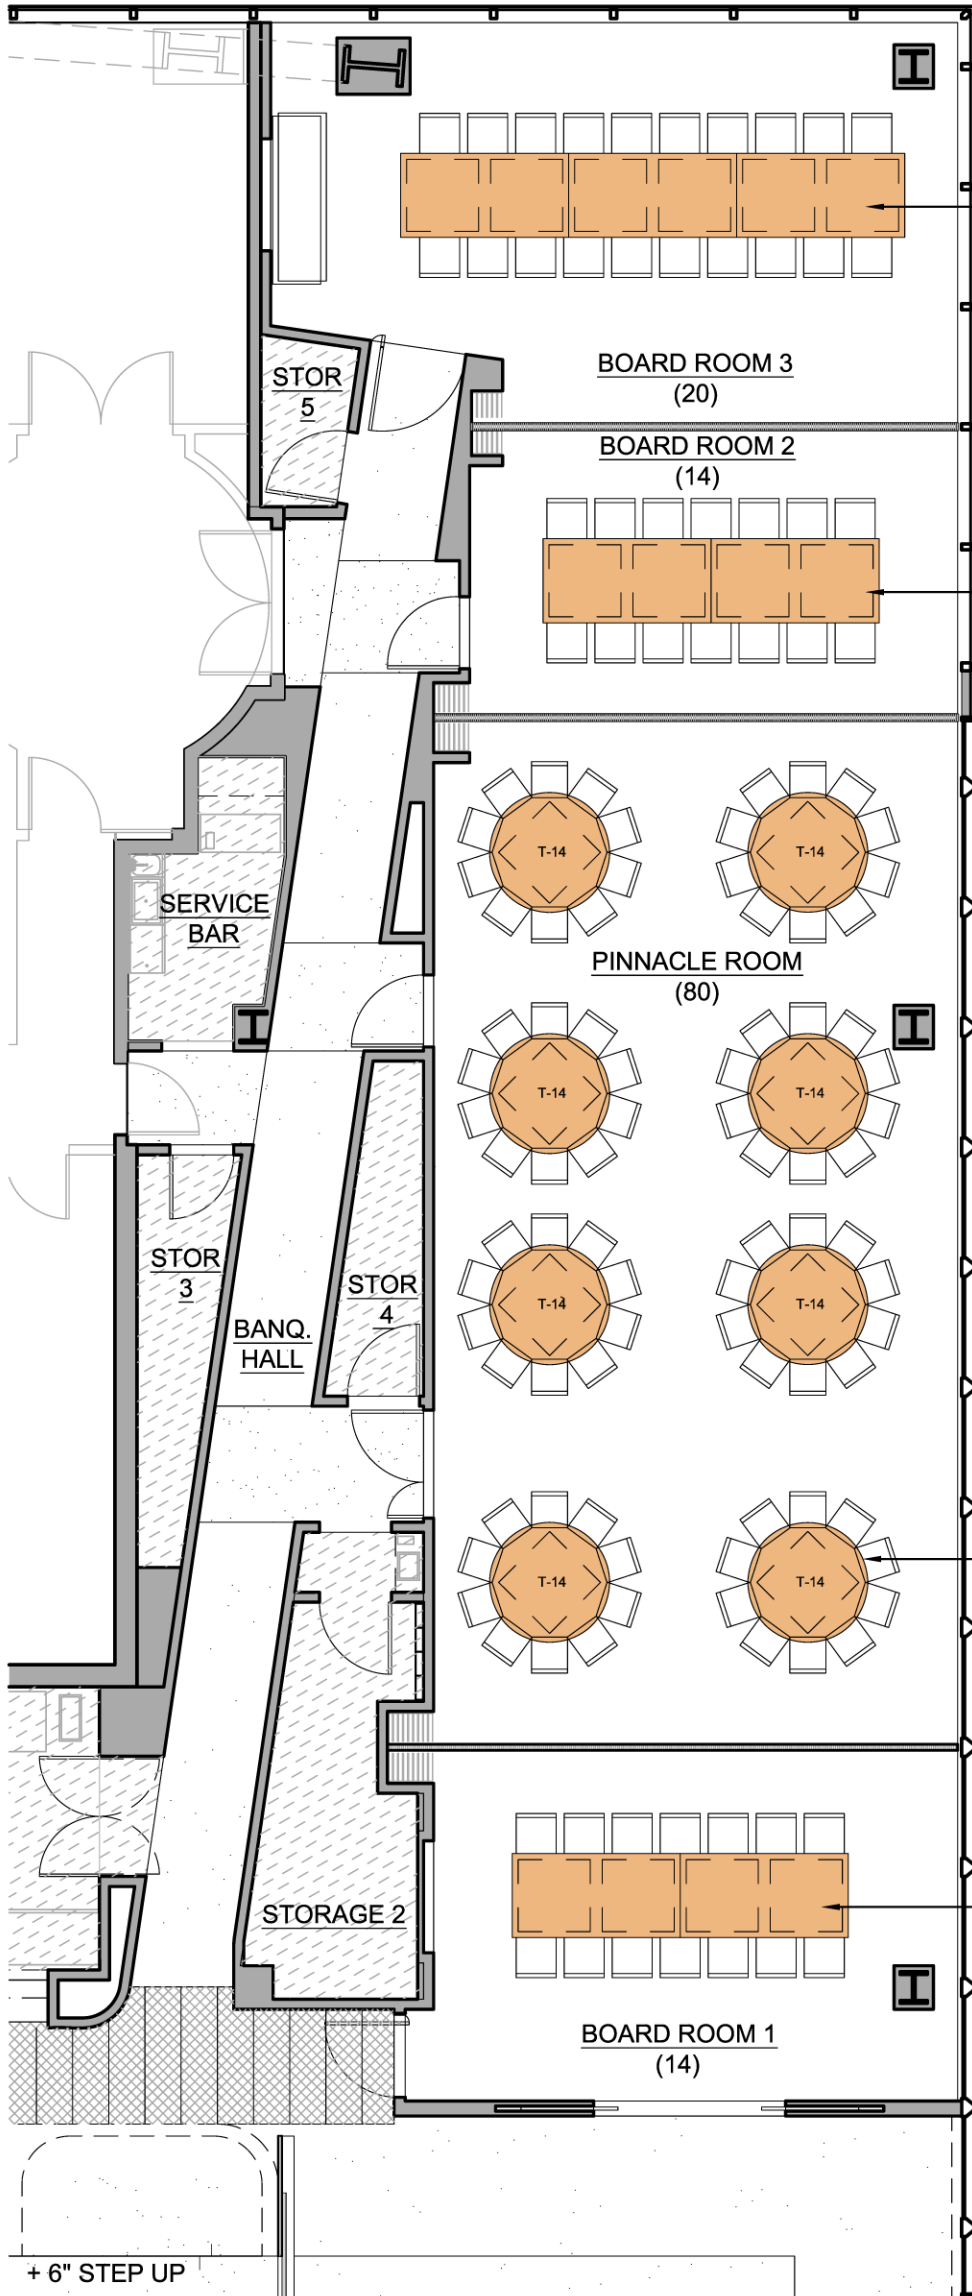

36" SQ TABLE

W/ 42"x84" OVER TOP

W/ 60" ROUND OVER TOP

LAYOUT A

SEPARATED ROOMS

TOTALS	
SEATS	128
36" TOPS	30
60" DIA OVERTOPS	8
42"x84" OVERTOPS	7

(6) 36" TABLES
W/ (3) 84" OVERLAYS

(4) 36" TABLES
W/ (2) 84" OVERLAYS

(8) 36" TABLES
W/ 60" ROUNDS

(4) 36" TABLES
W/ (2) 84" OVERLAYS