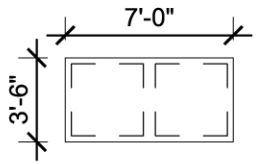

36" SQ TABLE

W/ 42"x84" OVER TOP

W/ 60" ROUND OVER TOP

LAYOUT A

SEPARATED ROOMS

TOTALS	
SEATS	128
36" TOPS	30
60" DIA OVERTOPS	8
42"x84" OVERTOPS	7

(6) 36" TABLES
W/ (3) 84" OVERLAYS

(4) 36" TABLES
W/ (2) 84" OVERLAYS

(8) 36" TABLES
W/ 60" ROUNDS

(4) 36" TABLES
W/ (2) 84" OVERLAYS